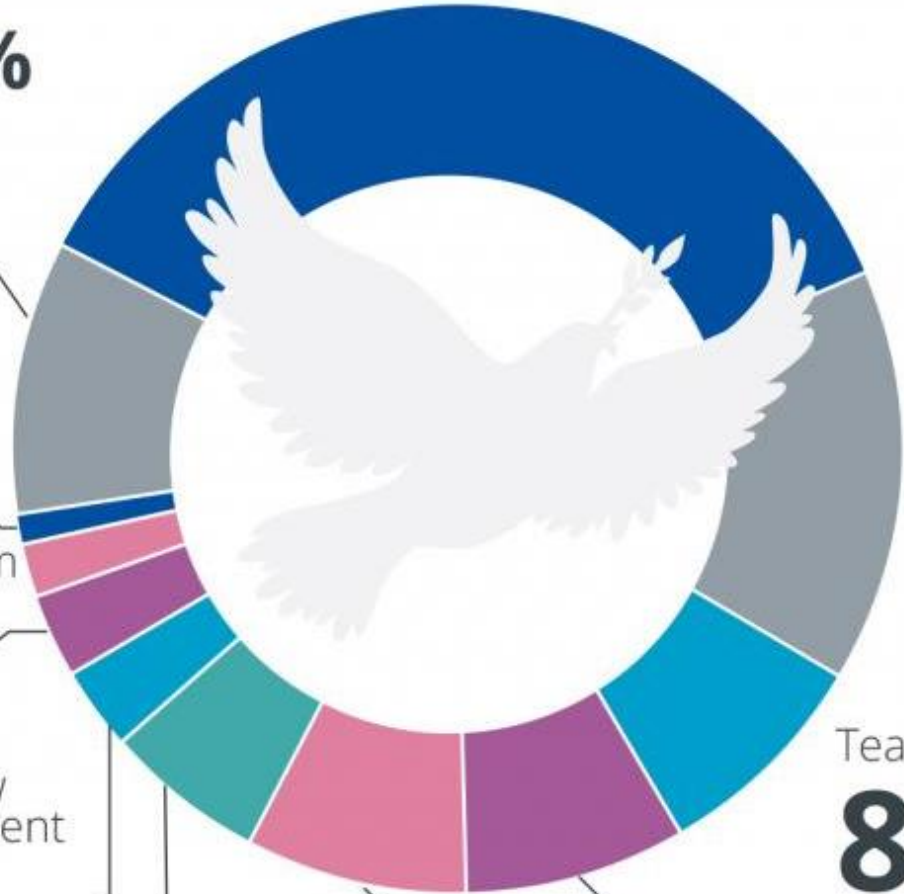

Teaching

8%

Pursuing advance
degree

8%

Government
agencies

15%

EMPOWERING THE LEADERS OF TOMORROW

STRENGTHENING THE LEADERS OF TODAY

Rotary Peace Fellows are social change leaders who are chosen for their ability to have a significant, positive impact on world peace throughout their careers. Through rigorous academic training, field experience, and global networking opportunities, the Rotary Peace Centers program develops leaders who become catalysts for peace and conflict prevention and resolution in their communities and around the globe.